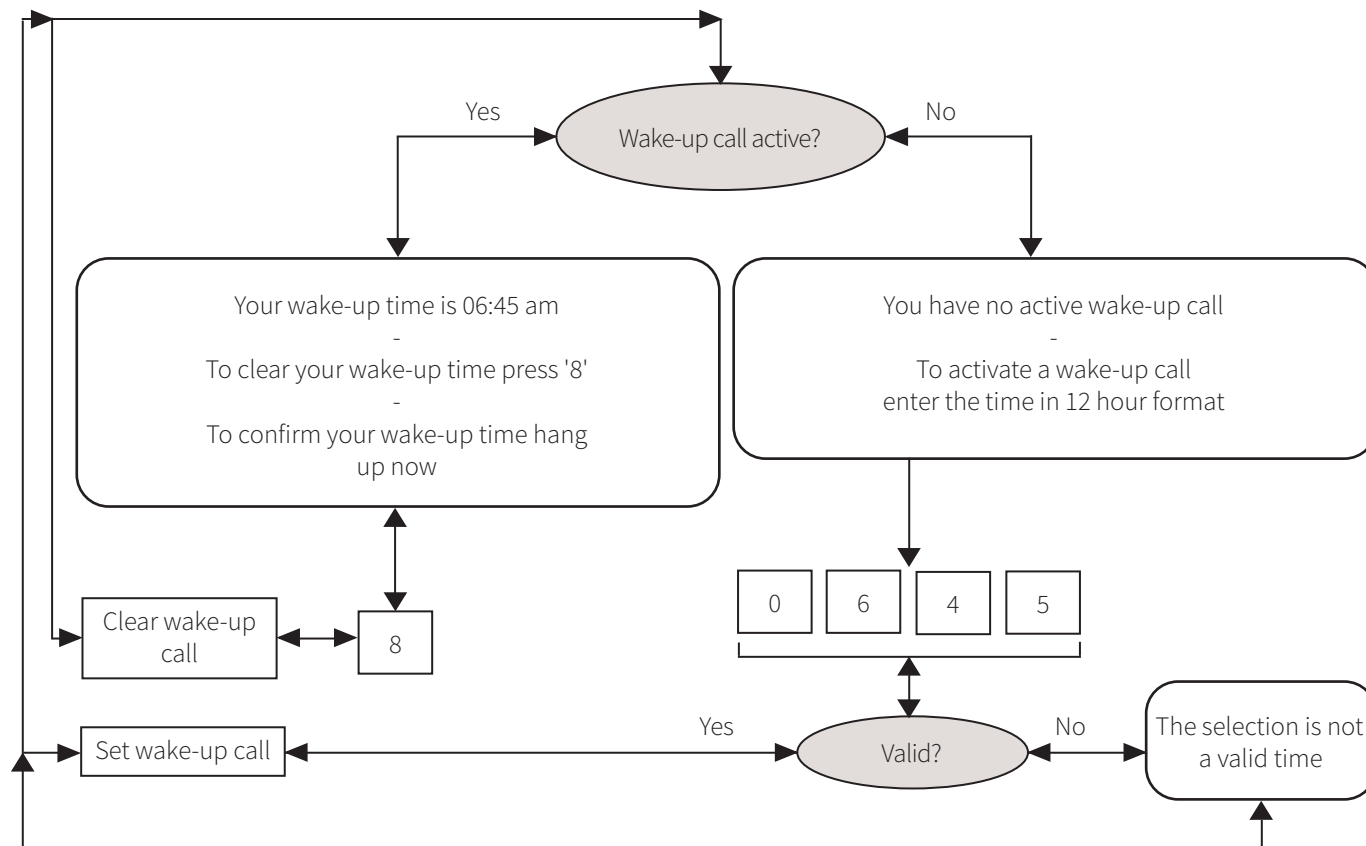

13. Volume keys

Adjusts volume

14. Call key

Answer a call

15. End key

Ends a call or exits input without saving and goes back to the idle state

16. Direct number of the Reception, wake-up call, external line

TELEPHONE WAKE-UP CALL

Set alarm clock over the phone

1. Press the Set alarm time key
2. Follow the audio-guide, navigate through the menu by using the number keys

TV & REMOTE CONTROL

*The TV provider is constantly adapting its range of programs.
We are therefore unable to provide a current list of the available channels.*

A station overview can be called up by remote control using the button GUIDE.

SAFE SETTINGS

Activate the safe - Setting your personal safe code

- Close the safe
- Enter a 4-digit code
- Press the # key and "CLOSED" appears on the display