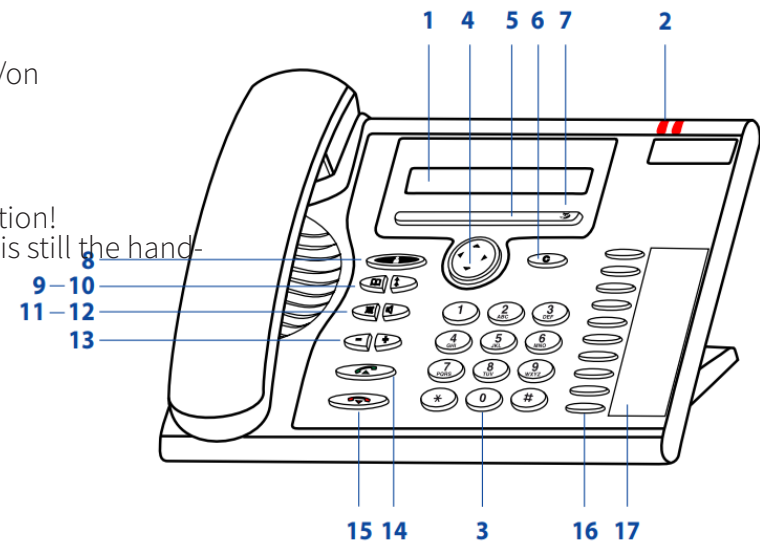

13. Volume keys

Adjusts volume

14. Call key

Answer a call

15. End key

Ends a call or exits input without saving and goes back to the idle state

16. Direct number of the Reception, wake-up call, external line